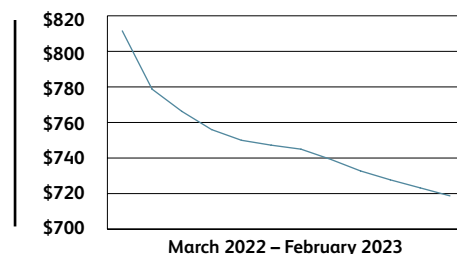

Highest price 52.47 ppl Mon 14 Feb 22	Biggest up day +2.07 ppl Fri 04 Feb 22

Kerosene	
Lowest price 48.19 ppl Mon 24 Jan 22	Biggest down day -2.35 ppl Tue 08 Feb 22

Highest price 53.41 ppl Mon 14 Feb 22	Biggest up day +2.13 ppl Fri 04 Feb 22

Diesel	
Lowest price 47.81 ppl Mon 24 Jan 22	Biggest down day -2.24 ppl Tue 08 Feb 22

Highest price 52.10 ppl Mon 14 Feb 22	Biggest up day +2.12 ppl Fri 04 Feb 22

Gasoil 0.1%	
Lowest price 46.69 ppl Mon 24 Jan 22	Biggest down day -2.21 ppl Tue 08 Feb 22

Gasoil forward price
in US$ per tonne