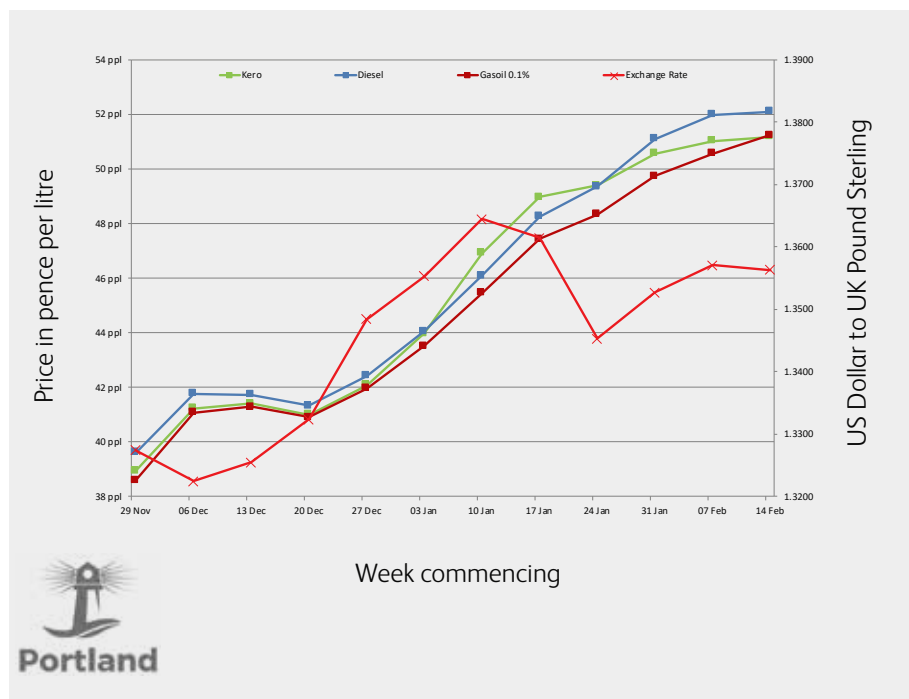

## Wholesale Price Movements: 19th January 2022 – 18th February 2022

	Kerosene	Diesel	Gasoil 0.1%
Average price	50.28	50.67	49.57
Average daily change	0.71	0.78	0.74
Current duty	0.00	57.95	11.14
<b>Total</b>	<b>50.28</b>	<b>108.62</b>	<b>60.71</b>

All prices in pence per litre

Highest price <b>52.47 ppl</b> Mon 14 Feb 22	Biggest up day <b>+2.07 ppl</b> Fri 04 Feb 22
--	---

<b>Kerosene</b>	
Lowest price <b>48.19 ppl</b> Mon 24 Jan 22	Biggest down day <b>-2.35 ppl</b> Tue 08 Feb 22

Highest price <b>53.41 ppl</b> Mon 14 Feb 22	Biggest up day <b>+2.13 ppl</b> Fri 04 Feb 22
--	---

<b>Diesel</b>	
Lowest price <b>47.81 ppl</b> Mon 24 Jan 22	Biggest down day <b>-2.24 ppl</b> Tue 08 Feb 22

Highest price <b>52.10 ppl</b> Mon 14 Feb 22	Biggest up day <b>+2.12 ppl</b> Fri 04 Feb 22
--	---

<b>Gasoil 0.1%</b>	
Lowest price <b>46.69 ppl</b> Mon 24 Jan 22	Biggest down day <b>-2.21 ppl</b> Tue 08 Feb 22